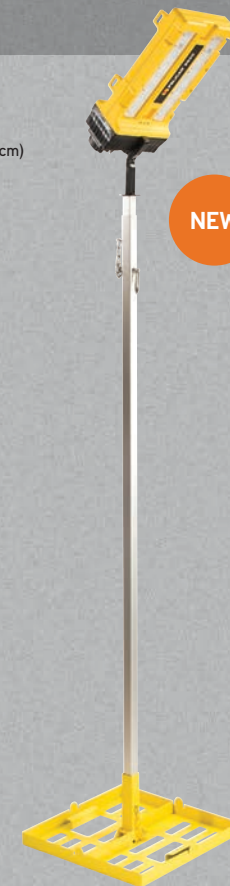

NEW

*Shown with base & pole accessories

9440 RALS

LIGHT SOURCE // LED
BATTERIES // Lithium-Ion
DIMENSIONS // 37.4" (95 cm) Closed, 85" (215.8 cm) Extended
MODES // High / Medium / Low
BEAM SPREAD // 120°, 10 LEDs

LUMENS
5300
RUN TIME
UP TO
8h