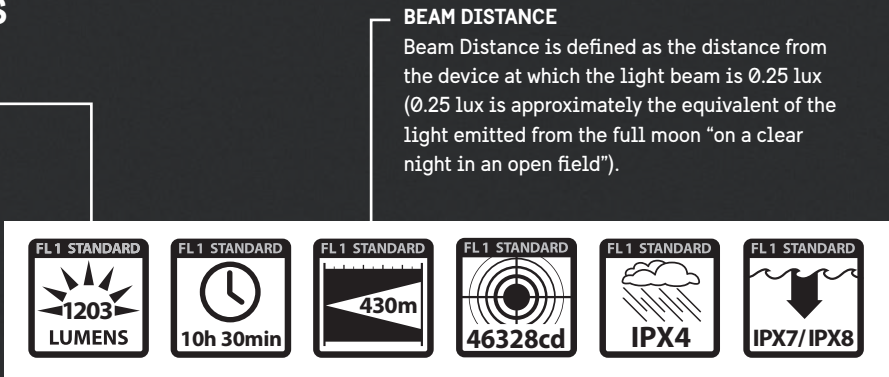

flashlight industry, developed performance standards and symbols to effectively communicate a flashlight's features and benefits.

The resulting ANSI/NEMA FL 1 Standards include the following six criteria:

### STANDARDS AND RATINGS (APPLICABLE TO FLASHLIGHTS ONLY)

**LIGHT OUTPUT**  
Light Output is the total luminous flux. It is the total quantity of emitted overall light energy as measured by integrating the entire angular output of the portable light source. Light output in this standard is expressed in units of lumens.

**BEAM DISTANCE**  
Beam Distance is defined as the distance from the device at which the light beam is 0.25 lux (0.25 lux is approximately the equivalent of the light emitted from the full moon "on a clear night in an open field").