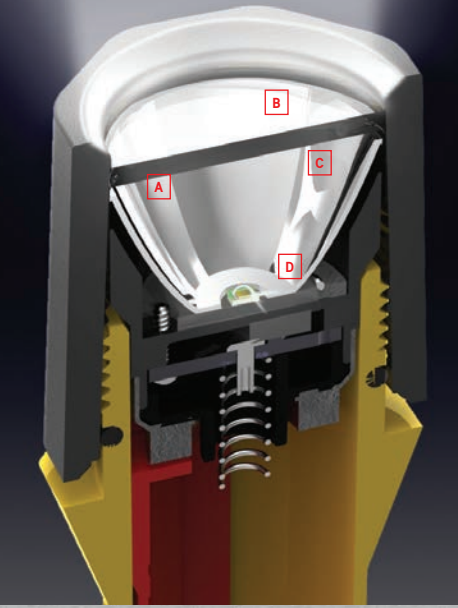

NEW DEEP MOUNT LED TECHNOLOGY

Our engineering team has designed a new high performance LED lamp module (Deep Mount LED Module). These lights are now brighter, with close to 100% increase in lumens and a 2.5 times increase in lux value over previous versions (as well as offering a more robust design).

- **A** New deep dish reflector provides up to 2.5 times lux increase, and 100% lumen increase
- **B** Robust, over-molded polycarbonate lens won't yellow
- **C** Opti-mechanical design gathers and focuses 100% of the light
- **D** LED is mounted directly to the PCB board, creating a strong and efficient design solution